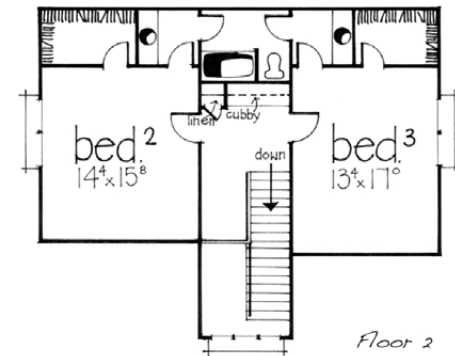

MIDTOWNE

ON THE PARK 

The Hudson

6313 MidTowne Lane
\$449,900

Elevation A

Floor 1

Floor 2

THE Pugh Group
New Home Division
RE/MAX HUNTSVILLE
256.922.8484
midtowneonthepark.com