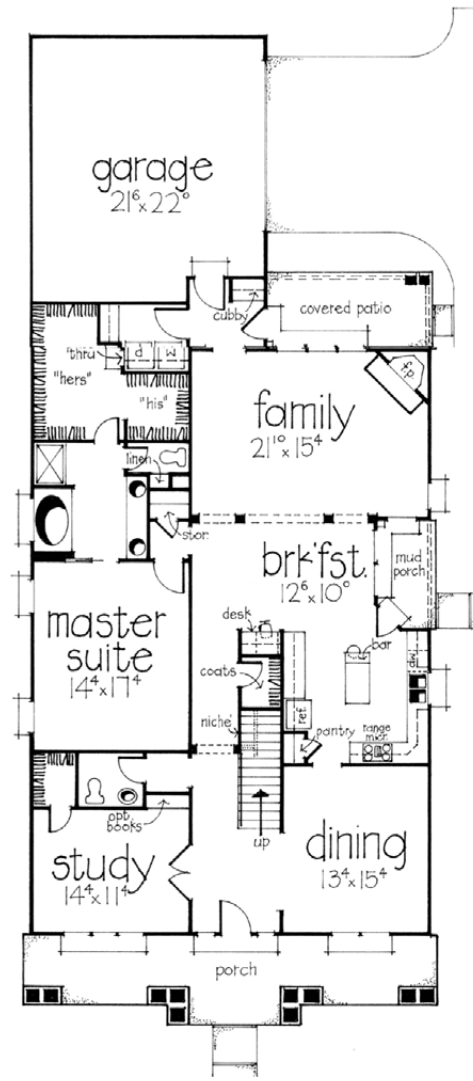

MIDTOWNE

ON THE PARK 

The Hudson

6313 MidTowne Lane
\$449,900

Elevation A

Floor 1

Floor 2

THE Pugh Group
New Home Division
RE/MAX HUNTSVILLE
256.922.8484
midtowneonthepark.com