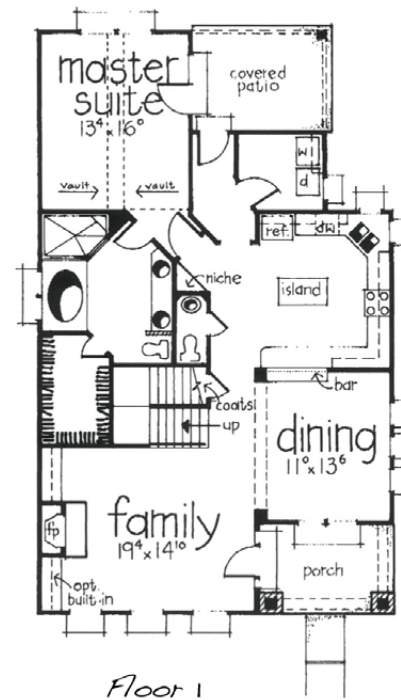

MIDTOWNE

ON THE PARK 

The Parker

6319 MidTowne Lane
\$319,900

Elevation

THE Pugh Group
New Home Division
RE/MAX HUNTSVILLE
256.922.8484
midtowneonthepark.com

Mark Harris Homes, LLC

4/6/10
All information to be verified by the purchaser.
Information deemed accurate but not guaranteed.