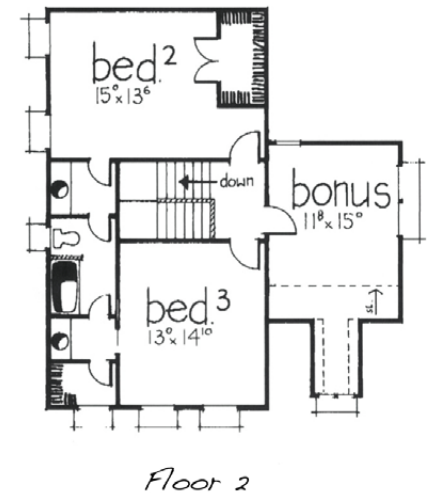

MIDTOWNE

ON THE PARK 

The Parker

6319 MidTowne Lane
\$319,900

Elevation

THE Pugh Group
New Home Division
RE/MAX HUNTSVILLE
256.922.8484
midtowneonthepark.com

Mark Harris Homes, LLC

4/6/10
All information to be verified by the purchaser.
Information deemed accurate but not guaranteed.