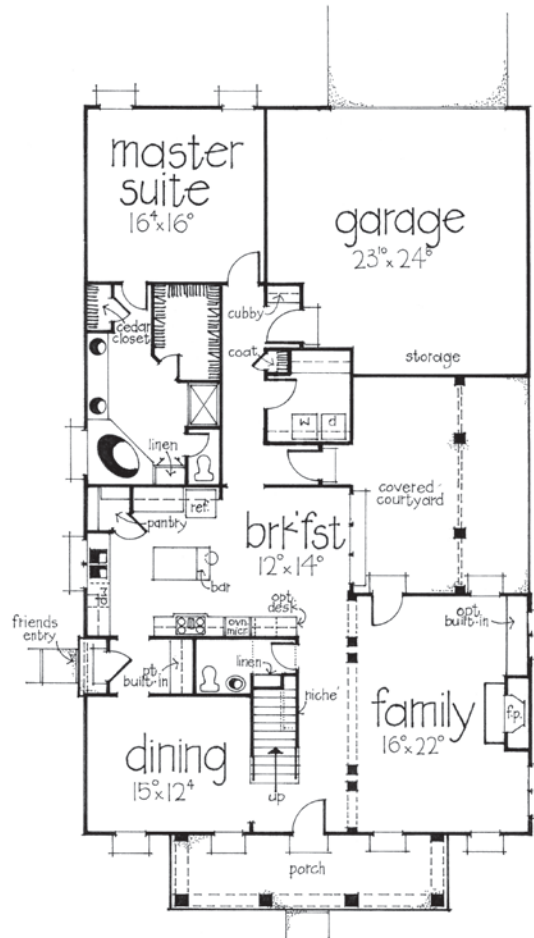

# MIDTOWNE

ON THE PARK

## The Grayson

Elevation A

Elevation B

Floor 1

Floor 2

256.922.8484  
 midtowneonthepark.com

Mark Harris Homes, LLC

8/9/07  
 All information to be verified by the purchaser.  
 Information deemed accurate but not guaranteed.